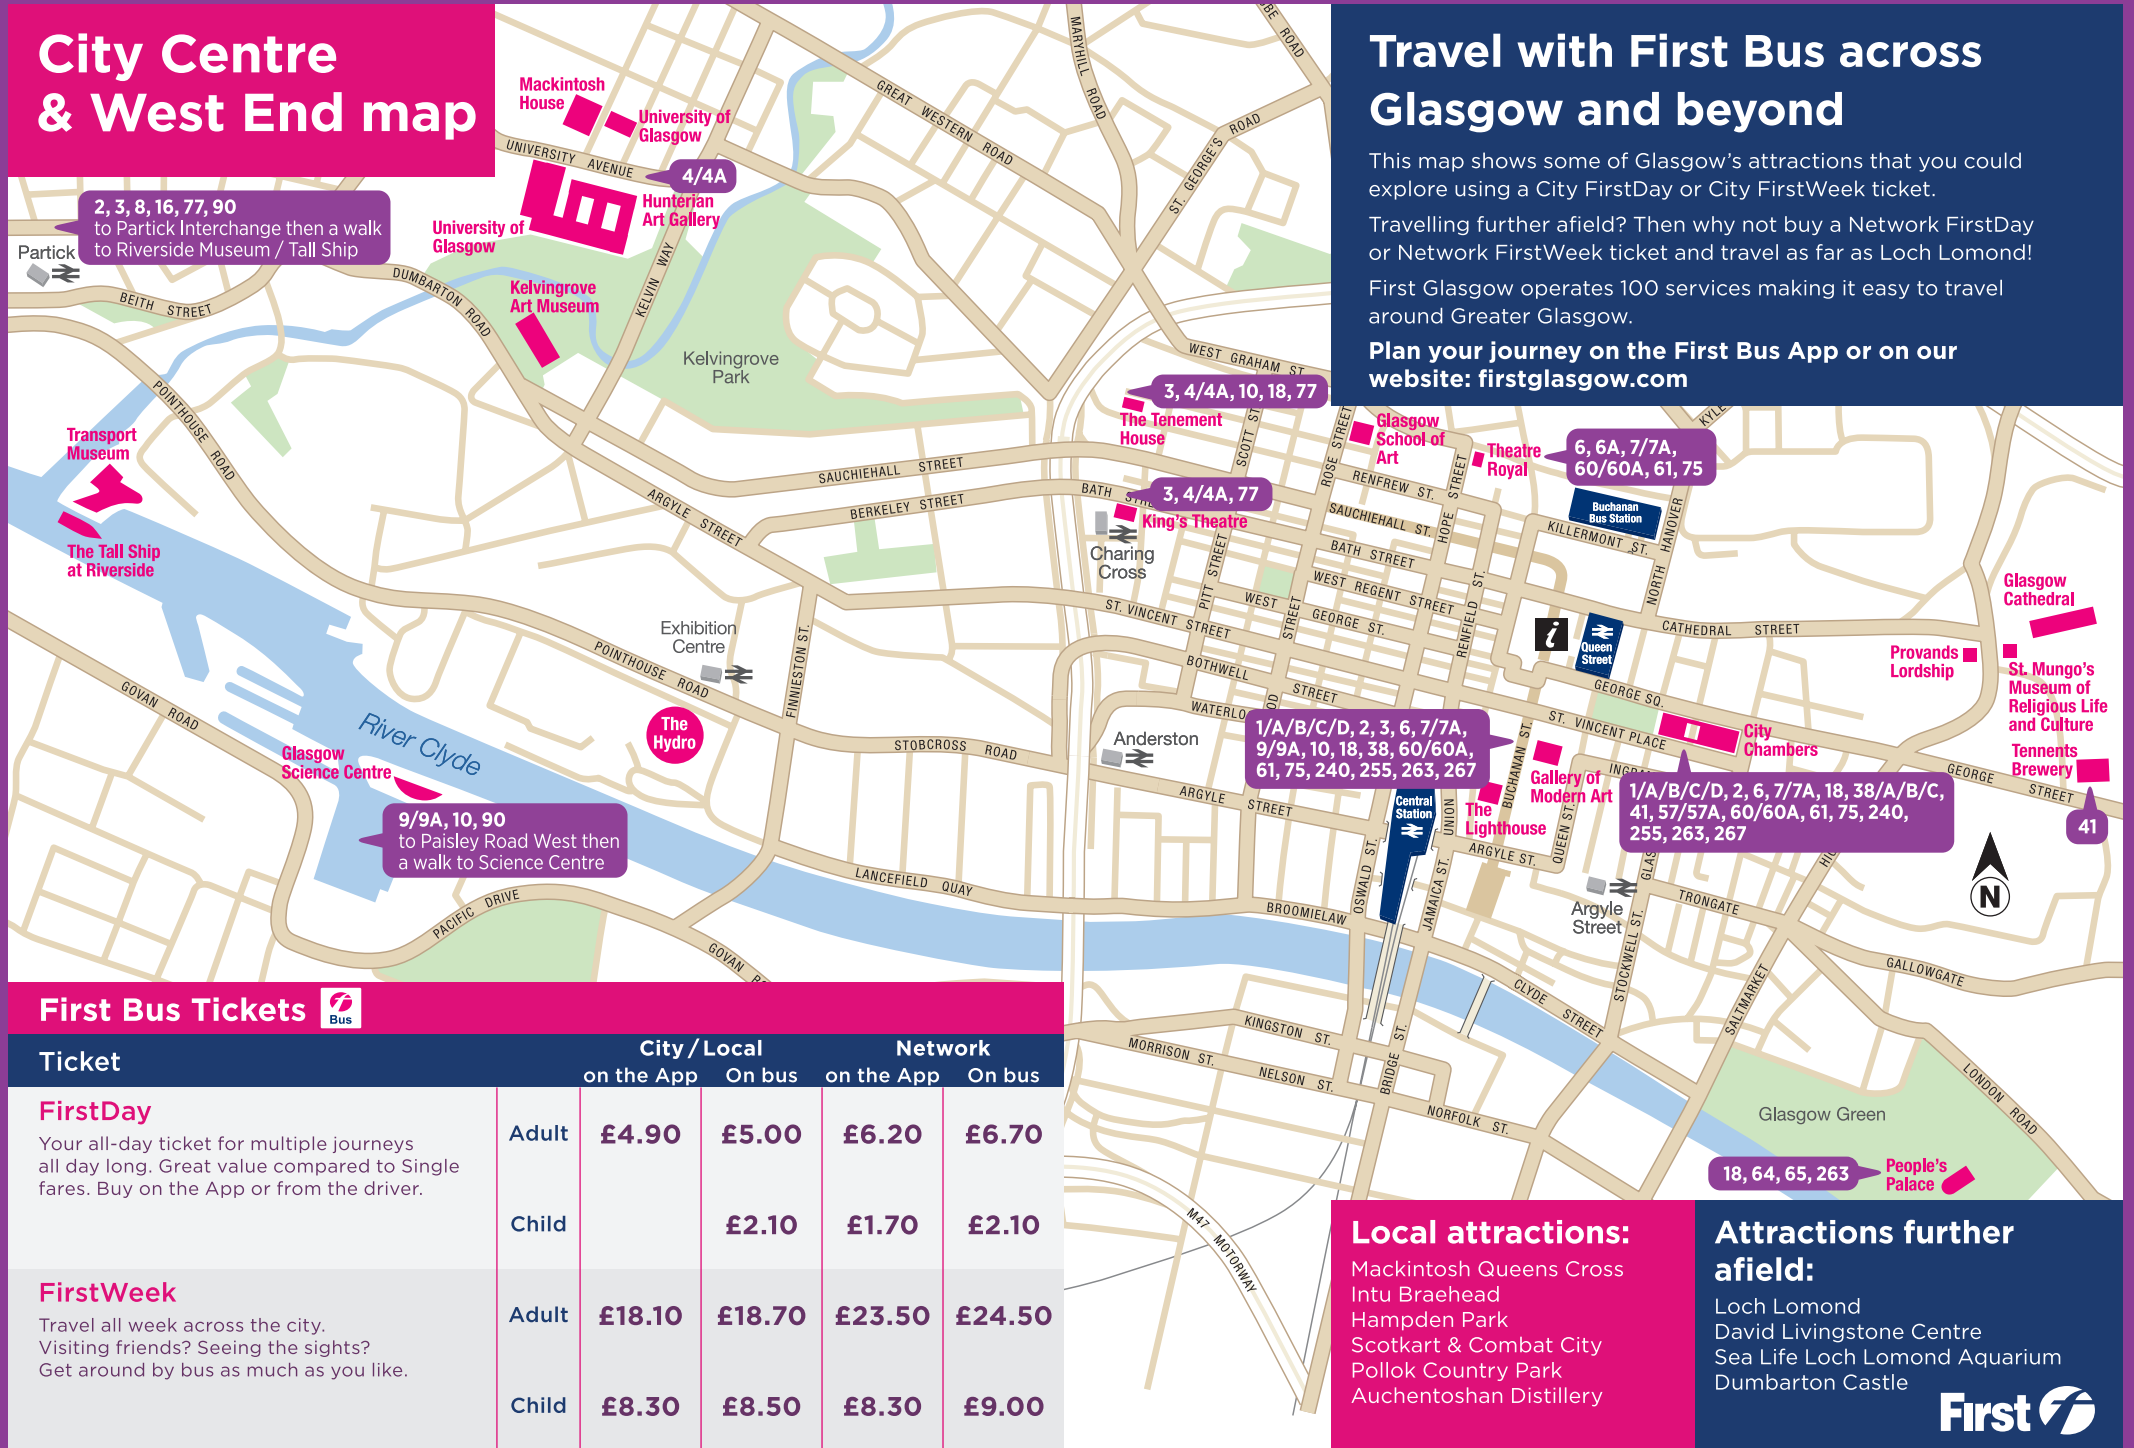

City Centre & West End map

Travel with First Bus across Glasgow and beyond

This map shows some of Glasgow's attractions that you could explore using a City FirstDay or City FirstWeek ticket.

Travelling further afield? Then why not buy a Network FirstDay or Network FirstWeek ticket and travel as far as Loch Lomond!

First Glasgow operates 100 services making it easy to travel around Greater Glasgow.

Plan your journey on the First Bus App or on our website: firstglasgow.com

First Bus Tickets

Ticket	City / Local		Network	
	on the App	On bus	on the App	On bus
FirstDay Your all-day ticket for multiple journeys all day long. Great value compared to Single fares. Buy on the App or from the driver.	Adult £4.90	£5.00	Adult £6.20	£6.70
	Child £2.10	£2.10	Child £1.70	£2.10
FirstWeek Travel all week across the city. Visiting friends? Seeing the sights? Get around by bus as much as you like.	Adult £18.10	£18.70	Adult £23.50	£24.50
	Child £8.30	£8.50	Child £8.30	£9.00

Local attractions:

- Mackintosh Queens Cross
- Intu Braehead
- Hampden Park
- Scotkart & Combat City
- Pollok Country Park
- Auchentoshan Distillery

Attractions further afield:

- Loch Lomond
- David Livingstone Centre
- Sea Life Loch Lomond Aquarium
- Dumbarton Castle